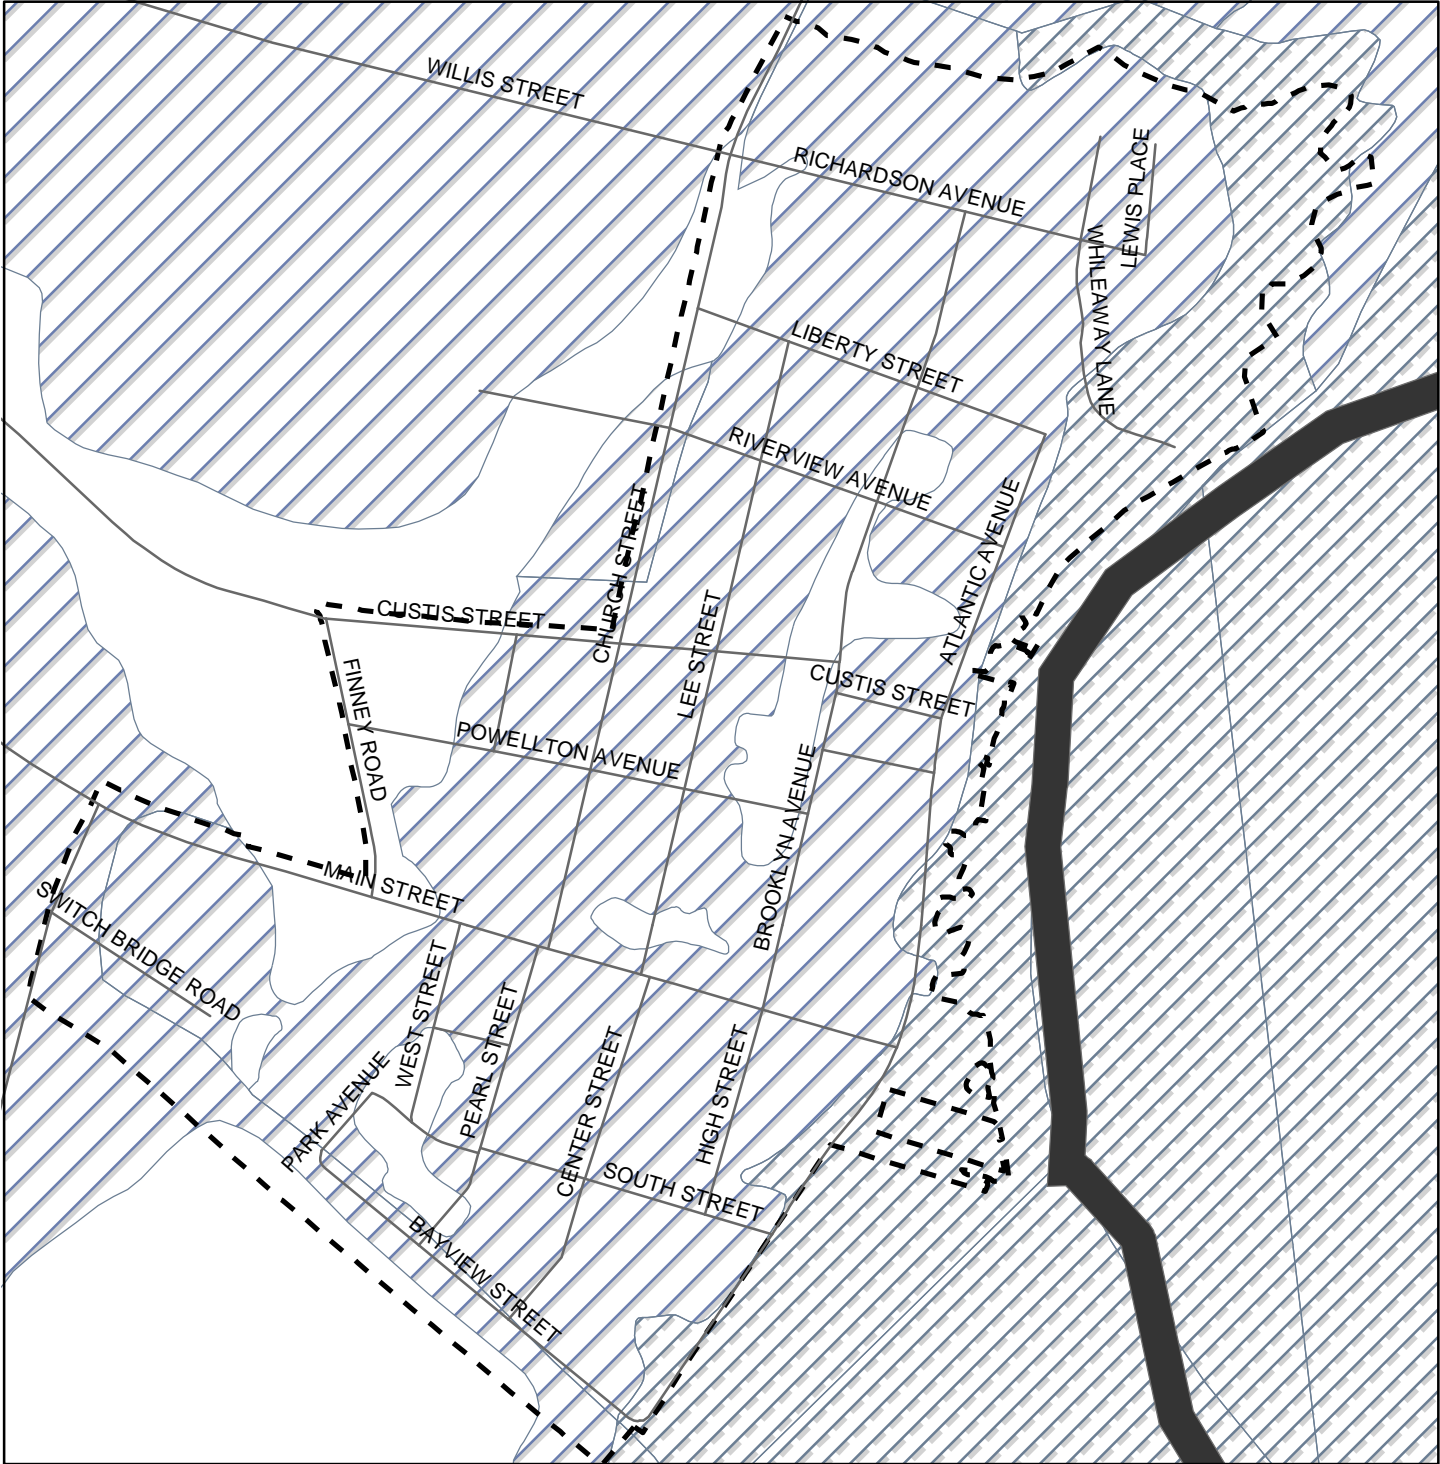

# Town of Wachapreague Accomack County

### Legend

-  Roads
  -  Town Boundary
  -  Windbourne Debris Hazard Area
  -  Potential Erosion Areas
- FLOODZONE**
-  A Zone
  -  V Zone