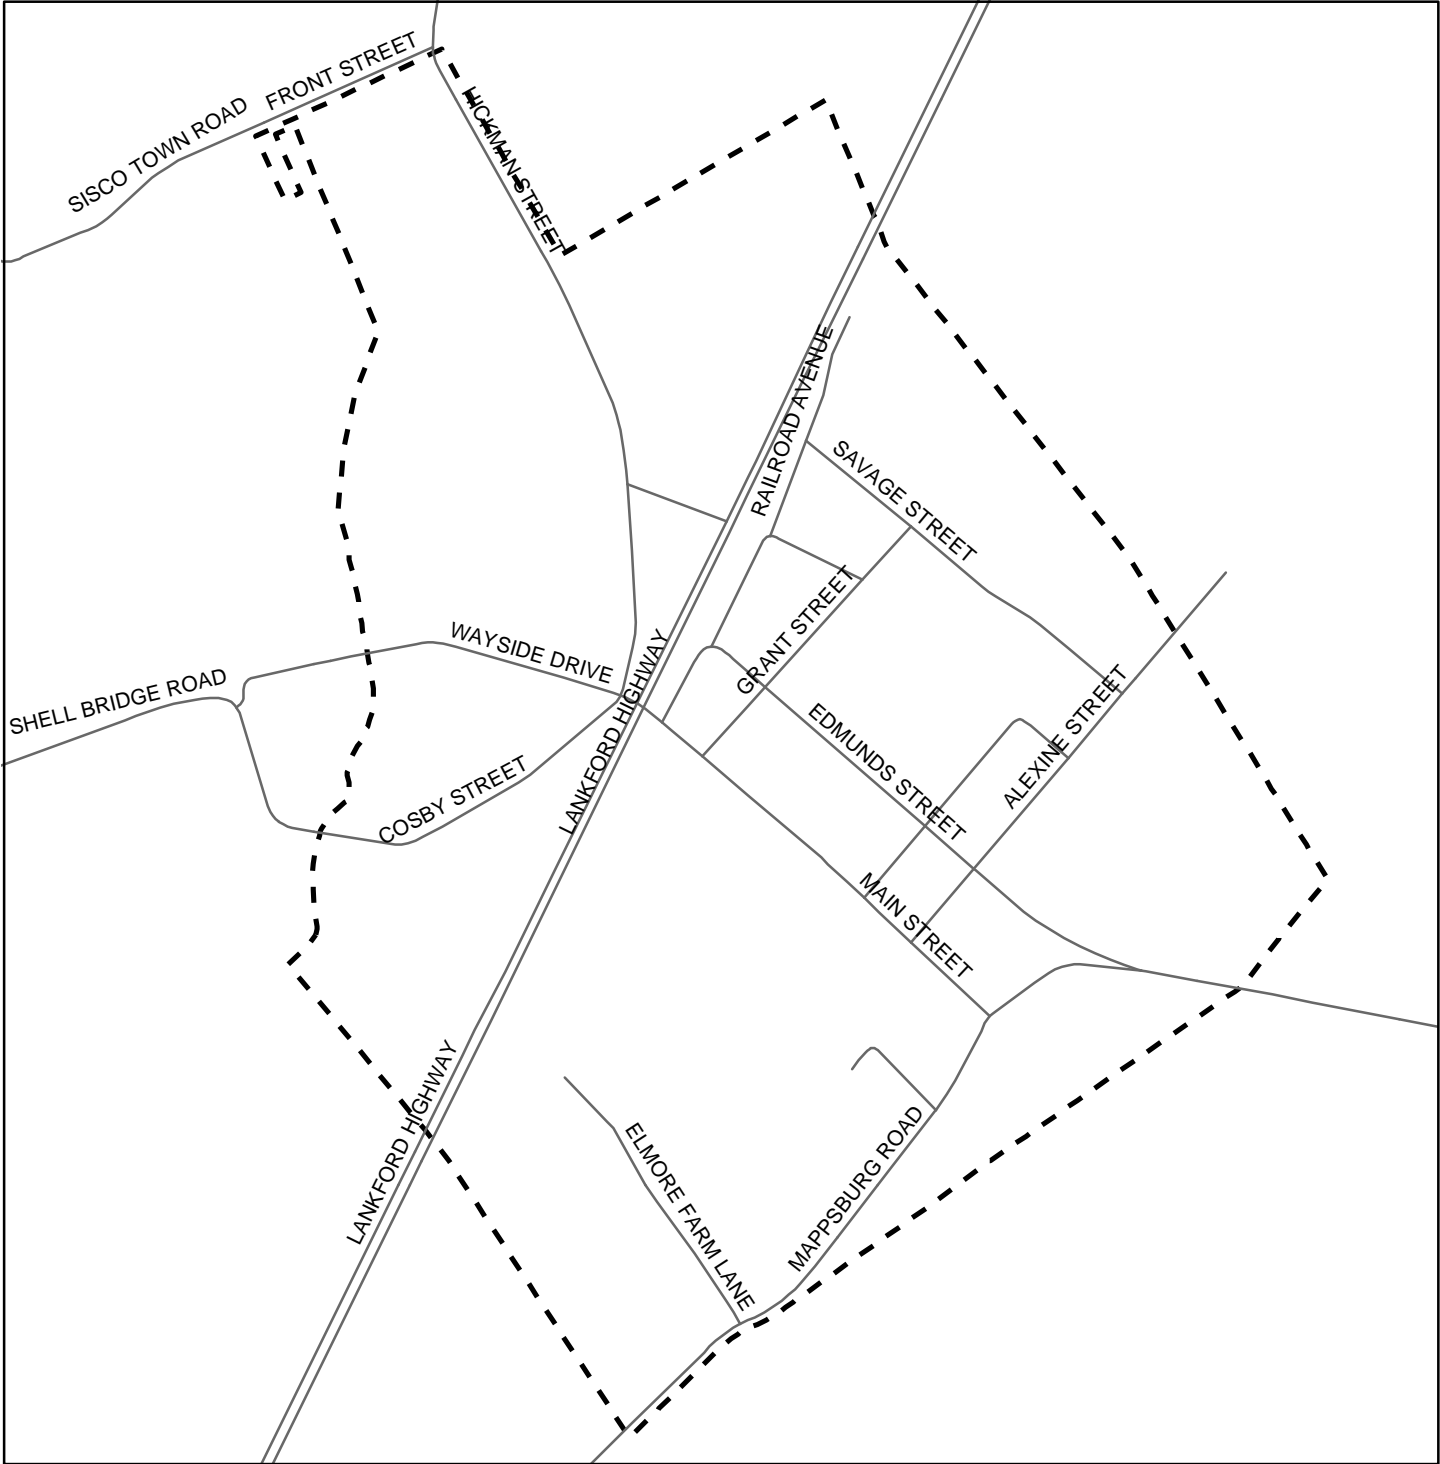

# Town of Painter Accomack County

### Legend

- Roads
- - - Town Boundary
- ▨ Windbourne Debris Hazard Area
- Potential Erosion Areas
- FLOODZONE**
- ▨ A Zone
- ▨ V Zone