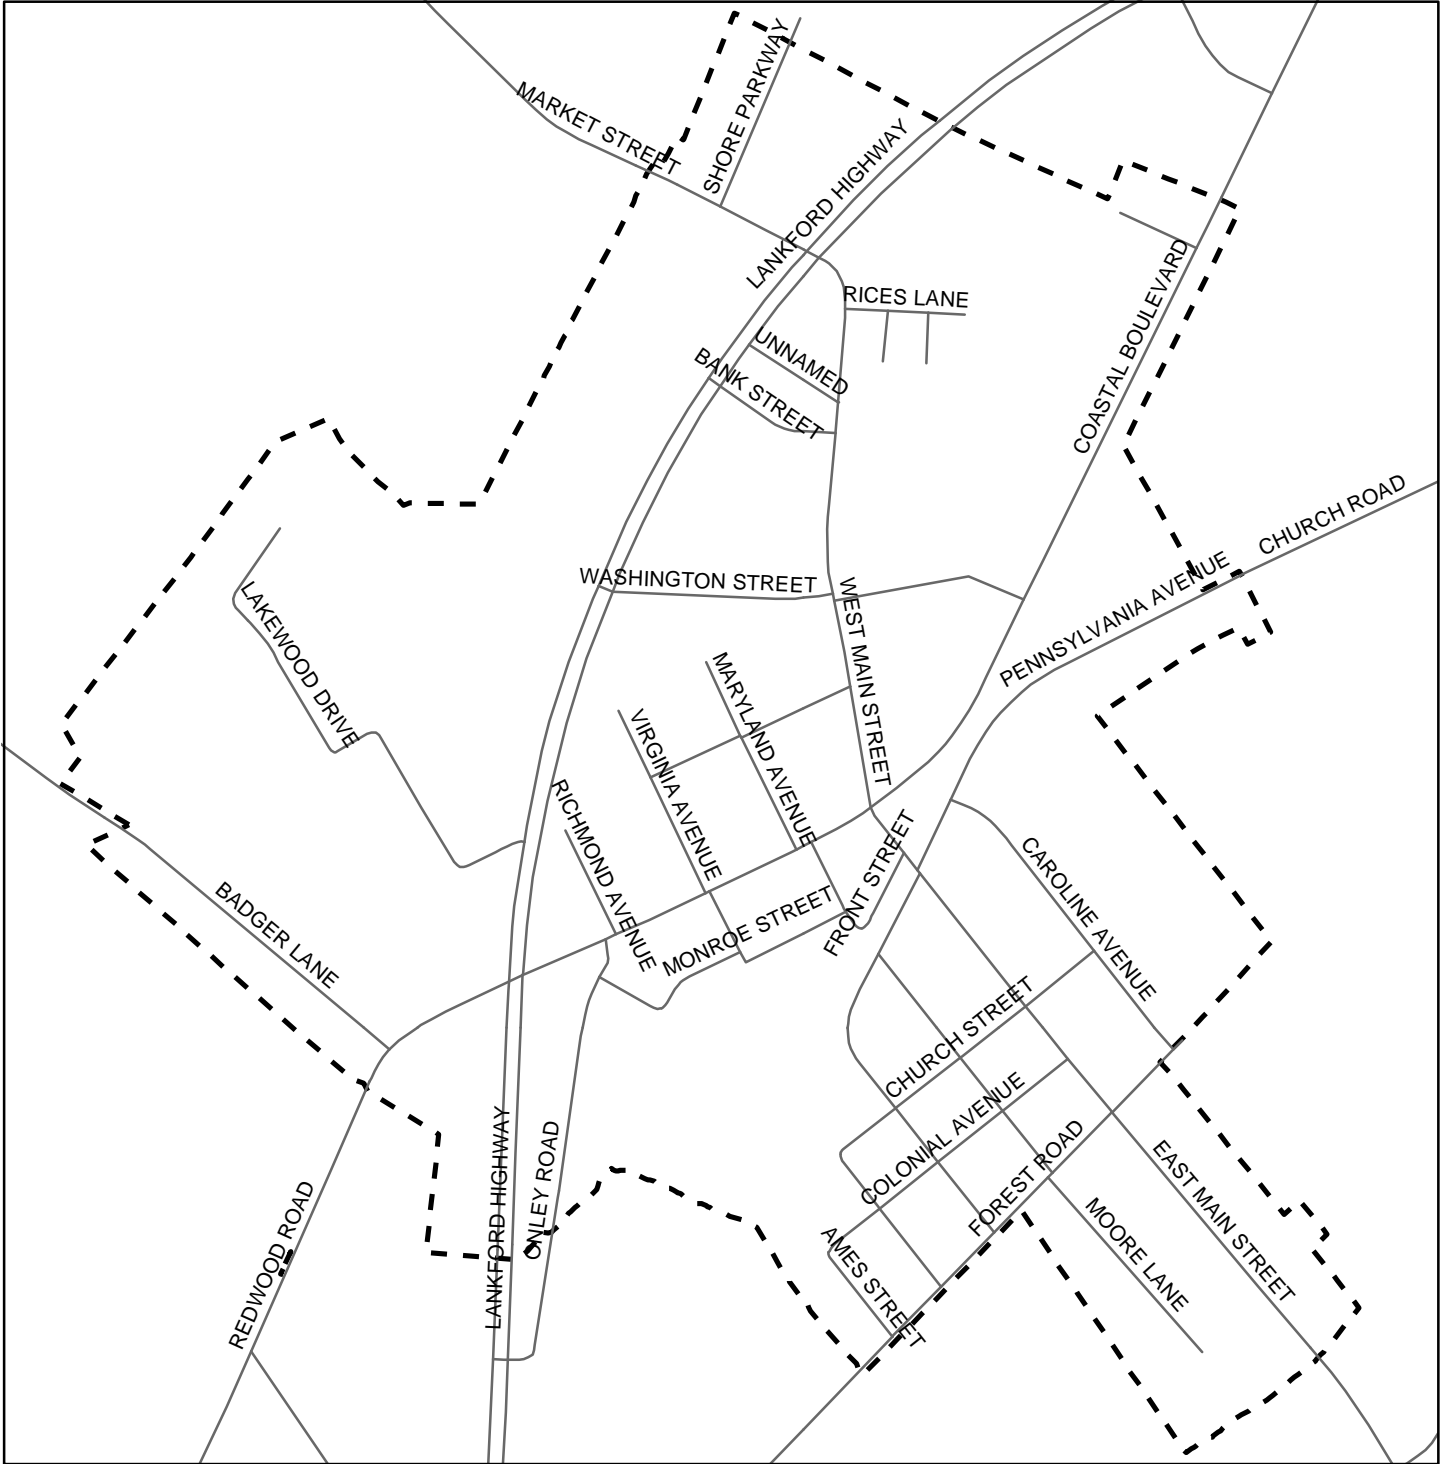

Town of Onley Accomack County

Legend

-  Roads
-  Town Boundary
-  Windbourne Debris Hazard Area
-  Potential Erosion Areas
- FLOODZONE**
-  A Zone
-  V Zone