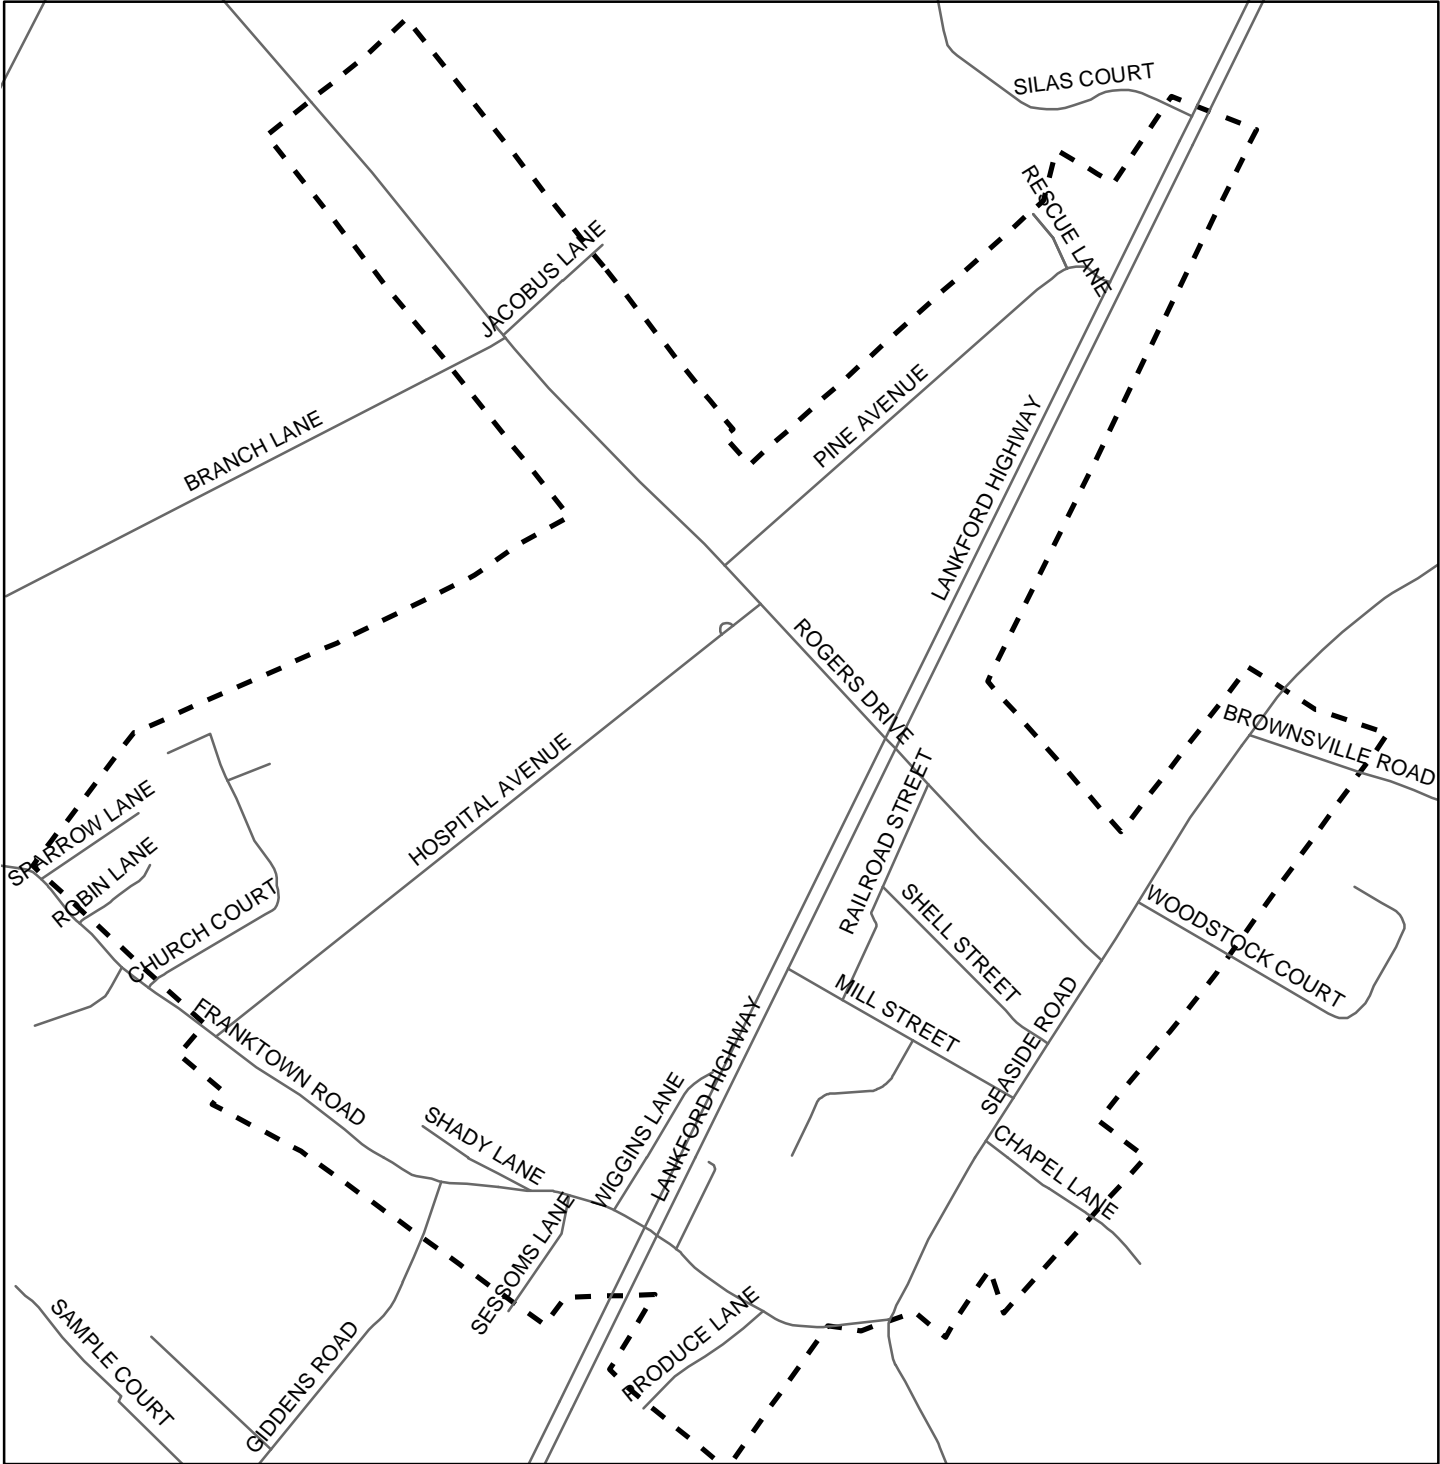

Town of Nassawadox Northampton County

Legend

-  Roads
 -  Town Boundary
 -  Windbourne Debris Hazard Area
 -  Potential Erosion Areas
- FLOODZONE**
-  A Zone
 -  V Zone