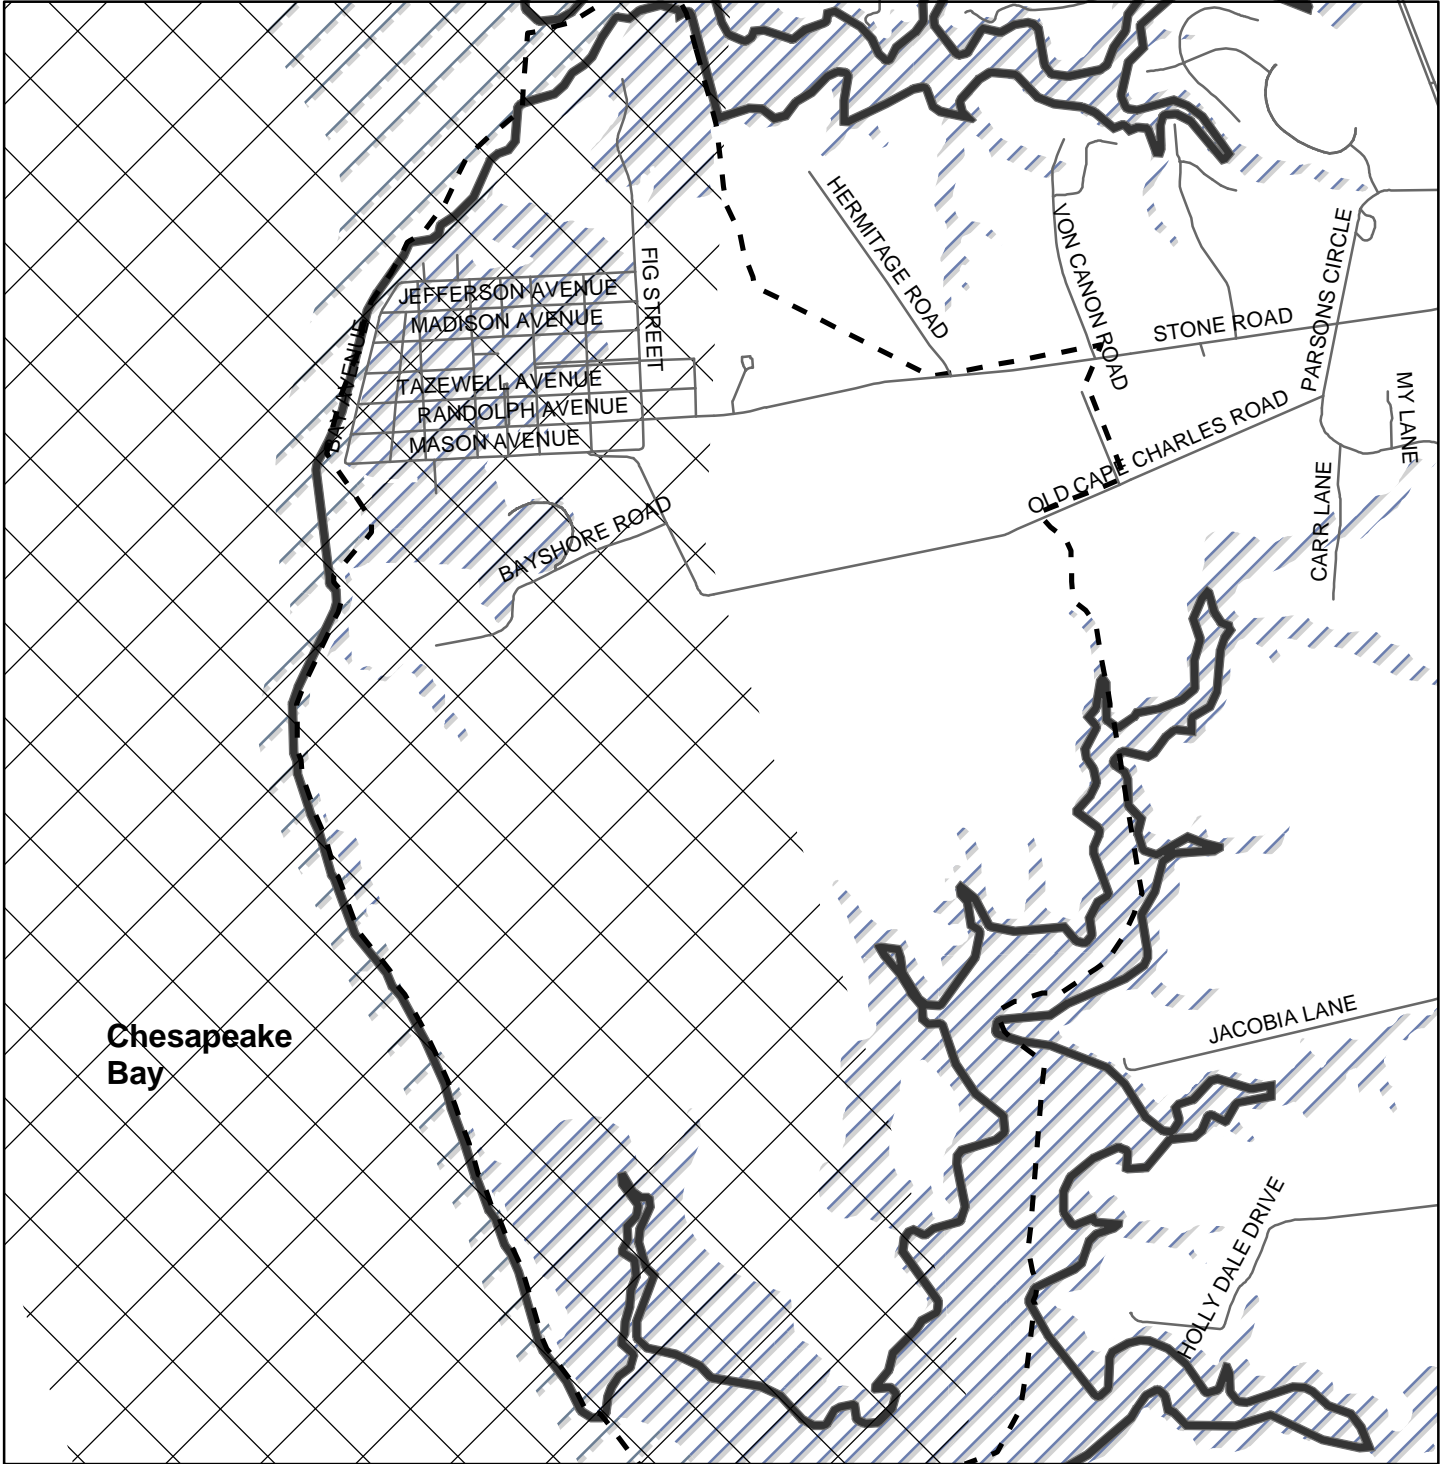

# Town of Cape Charles Northampton County

Chesapeake  
Bay

### Legend

- Roads
- - - Town Boundary
- ⊗ Windbourne Debris Hazard Area
- Potential Erosion Areas

### FLOODZONE

- ▨ A Zone
- ⊗ V Zone