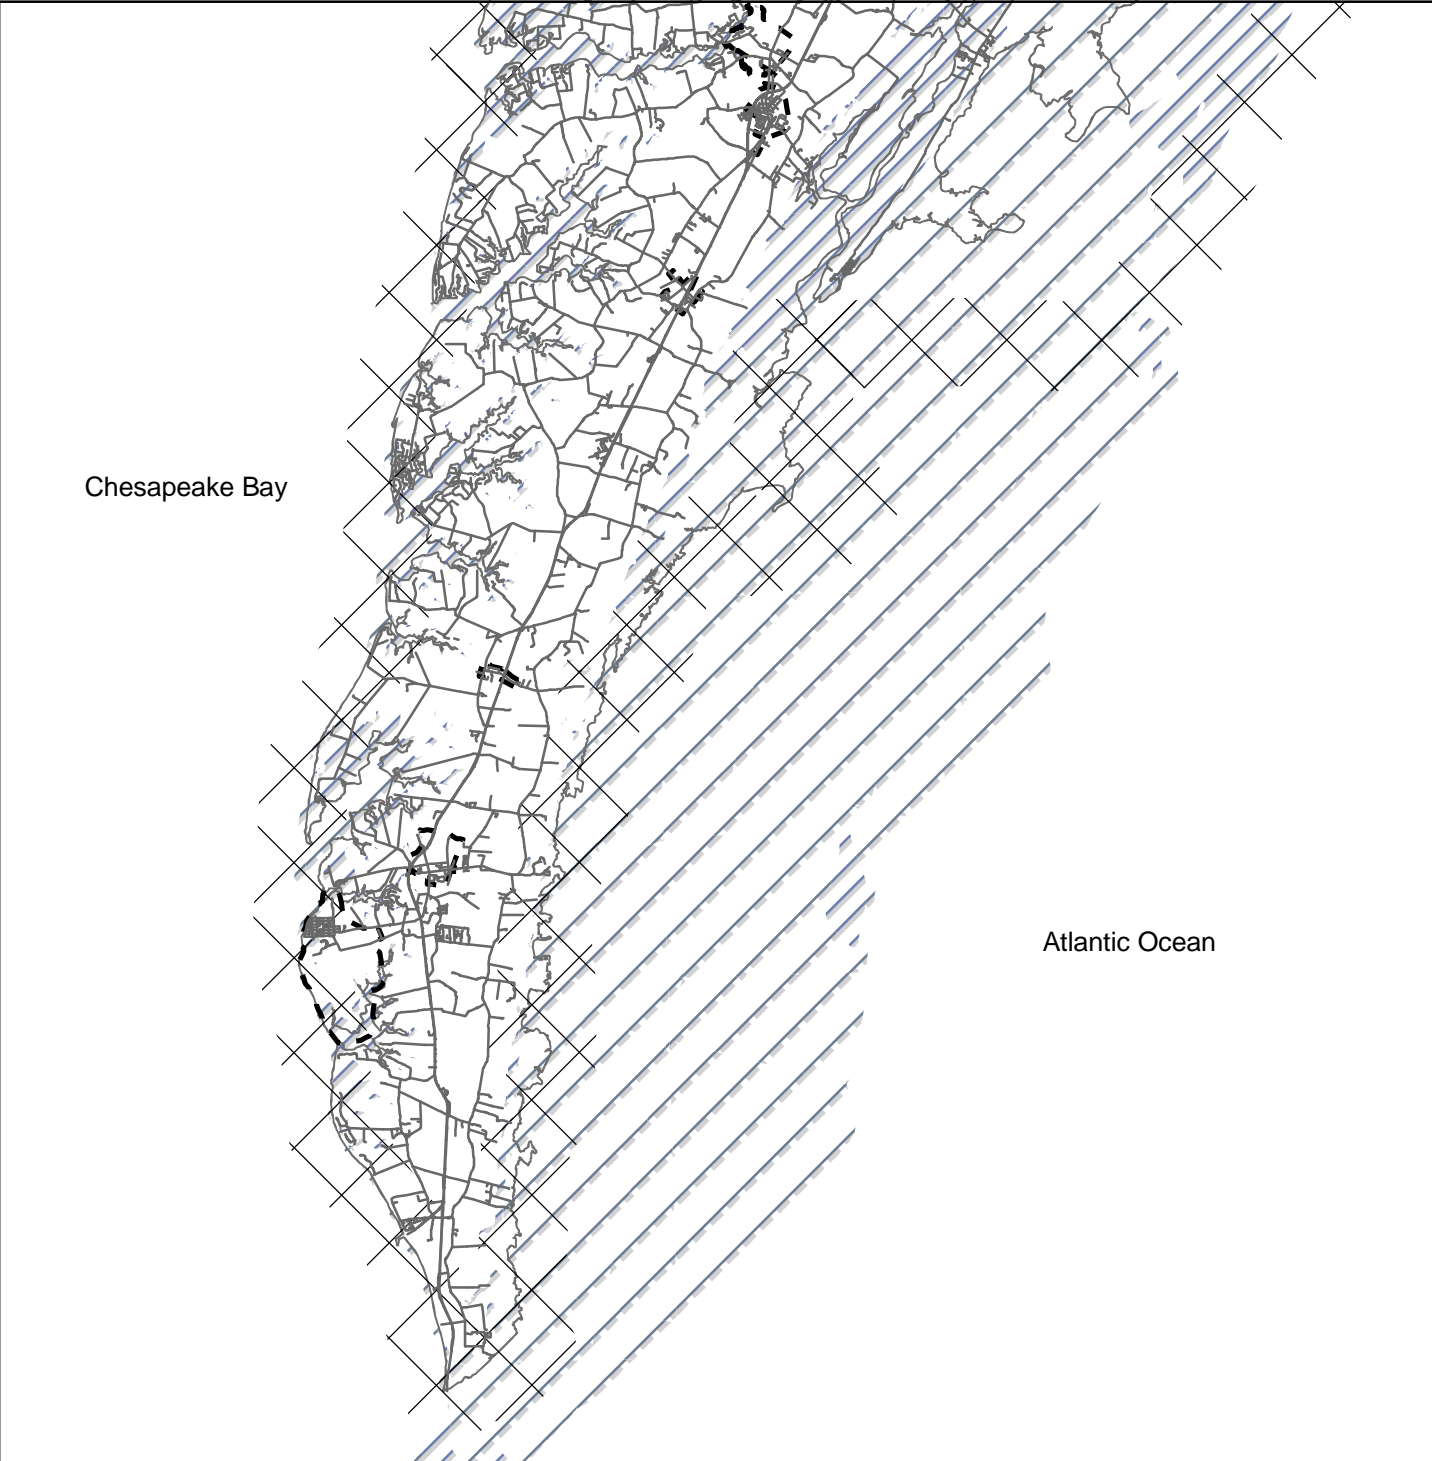

**Northampton County**

Chesapeake Bay

Atlantic Ocean

**Legend**

- Roads
- - - Town Boundary
- X Windbourne Debris Hazard Area
- Potential Erosion Areas

**FLOODZONE**

- /// A Zone
- /// V Zone