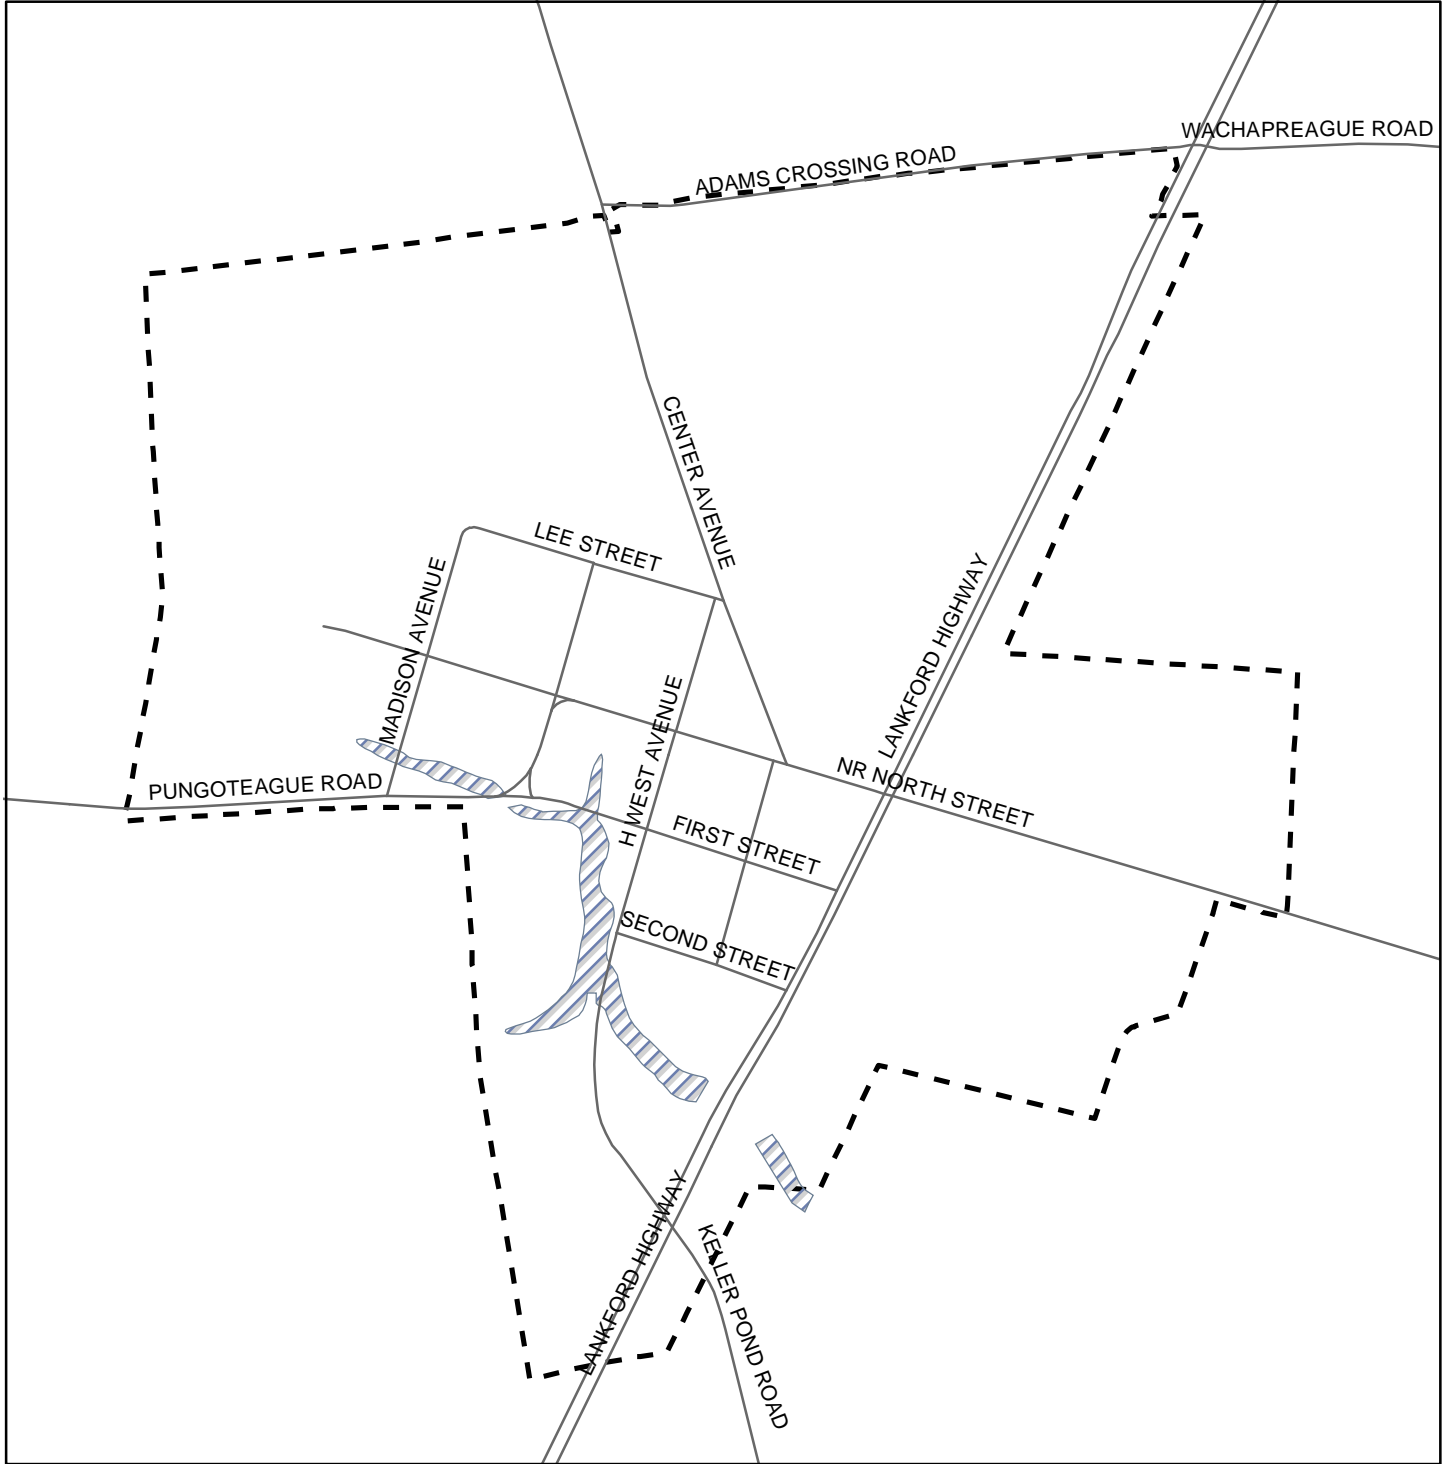

Town of Keller Accomack County

Legend

- Roads
- - - Town Boundary
- ▣ Windbourne Debris Hazard Area
- Potential Erosion Areas
- FLOODZONE**
- ▨ A Zone
- ▧ V Zone